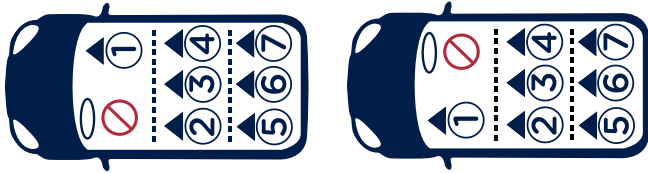

## vehicle fitting information

This Child Restraint System is classified for “ISOFIX Universal” use. It is suitable to fix into seat positions in most cars.

The numbers on the diagram below correspond with the vehicle fitting positions listed in the following pages.