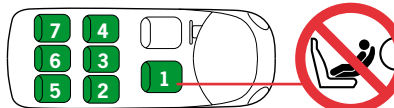

Car manufacturer	Model	1st year of production	Approved seats
Always	U5	2020	2,4
Alfa Romeo	147	2000	2,4
	156	1997	2,4
	159	2006	2,4
	Giulia	2015	2,4
	Giulietta	2010	2,4
	Mito	2008	2,4
	Stelvio	2017	2,4
Audi	A1	2010	2,4
	A1	2018	1,2,4
	A2	2000	2,4
	A3, S3	1997	2,4
	A3, S3	2003	2,4
	A3	2020	1,2,4
	A3 sportback	2003	2,4
	A3 cabrio	2008	2,4
	A4, S4, RS4	1998	1,2,4
	A4 avant	1996	2,4
	A4, S4, RS4	2000	1,2,4
	A4 avant	2000	1,2,4
	A4 cabrio	2002	1,2,4
	A4 imo	2015	1,2,4
	A4 avant	2015	1,2,4
	A5, S5	2007	1,2,4
	A5 sportback	2009	1,2,4
	A5 cabrio	2009	2,4
	A5 coupe	2016	1,2,4
	A6, S6, RS6	1998	2,4
	A6, S6, RS6	2004	1,2,4
	A6	2018	1,2,4
	A7	2010	2,4
	A7	2018	1,2,4
	A8, S8	1998	2,4
	A8	2018	2,4
	E-tron	2019	1,2,4
	Q2	2016	1,2,4
	Q3	2010	1,2,4
	Q3	2018	1,2,4
	Q4 e-tron	2021	1,2,4
	Q4 e-tron sportback	2021	1,2,4
	Q5	2008	1,2,4
	Q5	2016	1,2,4
	Q7	2006	1,2,4
	Q7	2015	1,2,4
	Q8	2019	1,2,4
	TT	2015	1,2,4
BMW	1 serie	2005	2,4
	1 serie (F40)	2019	2,4
	2 serie Active tourer	2014	2,4
	2 serie Gran coupé	2019	2,4
	2 serie Gran tourer	2015	2,4
	3 serie	1998	2,4
	3 serie Sedan	2018	2,4
	4 serie Gran coupé	2014	2,4
	4 serie Coupe	2020	2,4

Car manufacturer	Model	1st year of production	Approved seats
	4 serie Convertible	2020	2,4
	5 serie	2000	2,4
	5 serie Limousine	2016	2,4
	5 serie Touring	2017	2,4
	6 serie	2003	2,4
	6 serie GT	2017	2,4
	7 serie	2001	2,4
	7 serie	2015	2,4
	8 serie Coupe	2018	2,4
	i3	2013	2,4
	iX (i20)	2021	2,4
	iX3	2021	2,4
	Mini	2006	2,4
	Mini Clubman	2007	2,4
	Mini Clubman	2015	1,2,4
	Mini Countryman	2010	2,4
	Mini Countryman	2016	1,2,4
	X1	2004	2,4
	X1	2015	2,4
	X3	2004	2,4
	X3	2017	2,4
	X4	2018	2,4
	X5	2004	2,4
	X5	2013	2,4
	X5	2018	2,4
	X6	2008	2,4
	X6	2019	2,4
	X7	2018	2,4,7
	Z4	2018	1
Chvrolet	Aveo	2006	2,4
	Captiva	2006	2,4
	Cruze	2009	2,4
	Epica	2006	2,4
	Kalos	2002	2,4
	Lacetti	2004	2,4
	Malibu	2011	2,4
	Matiz	2005	2,4
	Nubira	2009	2,4
	Orlando	2011	2,4
	Spark	2009	2,4
	Trax	2013	2,4
Chrysler	300 CC	2008	2,4
	Dodge Caliber	2006	2,4
	Dodge Nitro	2006	2,4
	Dodge RAM	2002	2,4
	Jeep Commander	2006	2,4
	Jeep Grand Cherokee	2010	2,4
	Jeep Wrangler	2011	2,4
	PT cruiser	2000	2,4
	Sebring	2007	2,4
	Voyager	2001	2,4
Citroën	Berlingo	2008	1,2*,4*
	Berlingo Multispace	2012	2*,4*
	Berlingo	2018	2*,3,4*
	Cl	2005	2,4